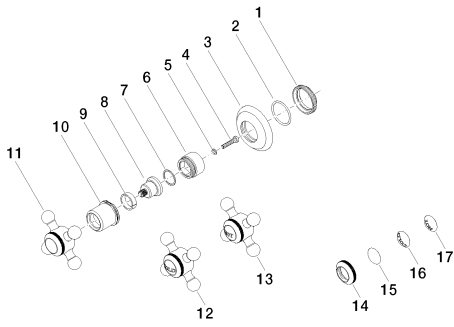

Shower - Madison
Volume Control - polished chrome
Article number: 36 310 361-00

Spare parts list

Number	Item Number	Designation	Number of units