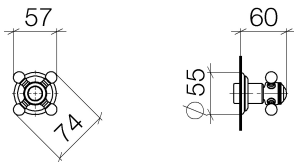

Shower - Madison
Volume Control - polished chrome
Article number: 36 310 361-00

- Flange diameter 2-1/8"
- Includes 3x porcelain inserts: HOT, COLD and BLANK

polished chrome

Accessory is required for this item.

Discontinued items available to order until 30.06.2020

Dimensional drawing

All dimensions in mm / inch = mm x 0,0394

Shower - Madison
Volume Control - polished chrome
Article number: 36 310 361-00

Shower - Madison
Volume Control - polished chrome
Article number: 36 310 361-00

Required article

35 621 970-90 0010
Rough for volume control
clockwise-closing 1/2" -

35 622 970-90 0010
Rough for volume control
clockwise-closing 3/4" -

Shower - Madison
Volume Control - polished chrome
Article number: 36 310 361-00